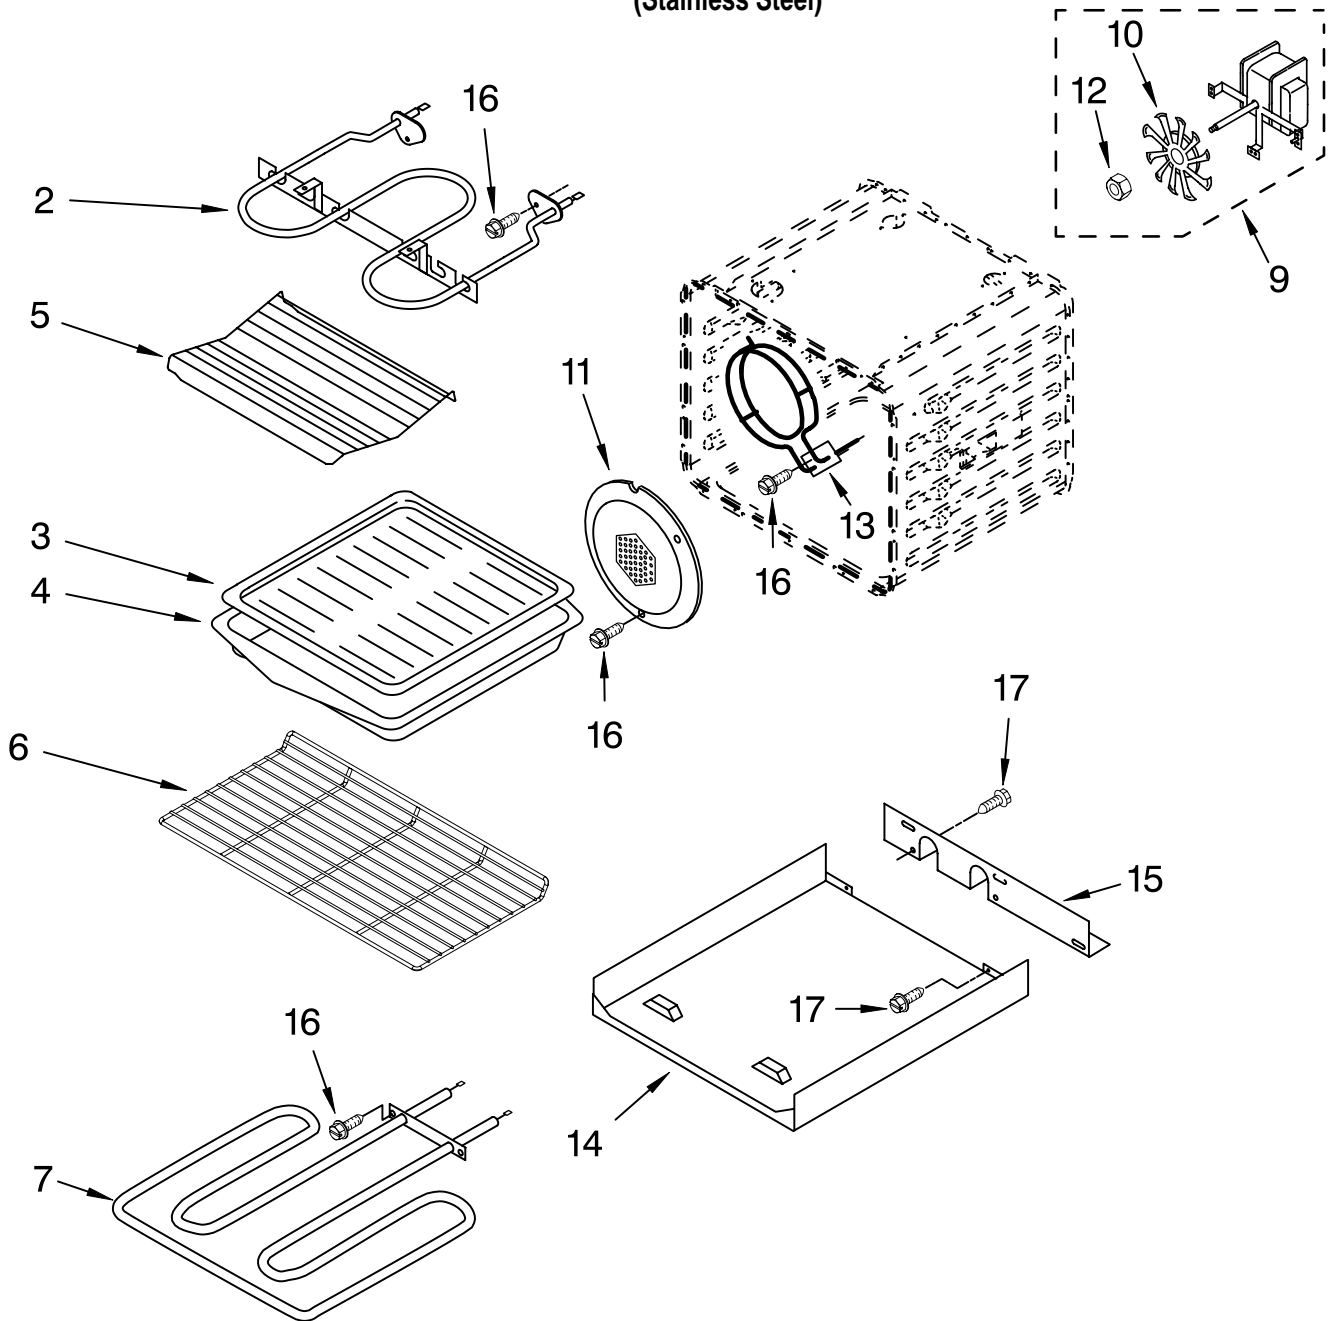

INTERNAL OVEN PARTS

For Model: KDRP767RSS00

(Stainless Steel)

Illus. No.	Part No.	DESCRIPTION
2	4456105	Element, Broil
3	4457277	Grill, Broiler
4	4457276	Pan, Broiler
5	3181534	Rack, Roasting
6	9759437	Rack, Oven
7	8300204	Element, Hidden Bake

Illus. No.	Part No.	DESCRIPTION
9	4451583	Motor, Convection
10	4452226	Blade, Fan
11	4448418	Cover, Fan
12	4452227	Nut
13	9762242	Element, Convection

Illus. No.	Part No.	DESCRIPTION
14	8300799	Tray, Hidden Bake
15	8300800	Cover, Access
16	4449154	Screw, 8-32 x .440
17	4449809	Screw, 8-18 x 3/8

FOR ORDERING INFORMATION REFER TO PARTS PRICE LIST